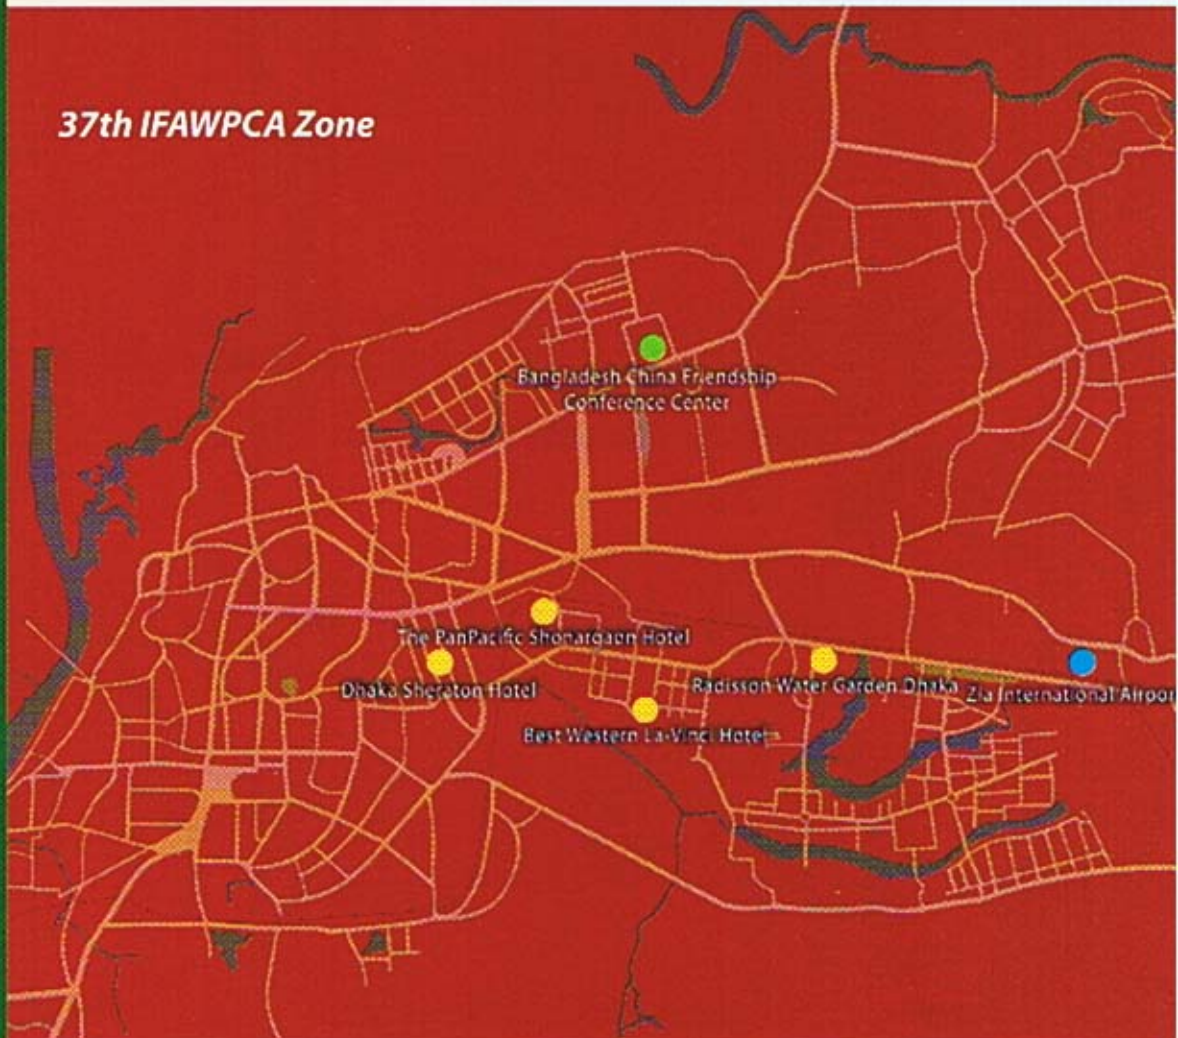

Best Western La Vinci Hotel, Dhaka

The Best Western la vinci hotel is a joint venture with bangladesh and italy; the new three-star property is a luxurious business class hotel with majestic colorful architecture design. Superbly located in the heart of dhaka's prestigious business area, the kawran bazar and just 14 kilometers from the zia international airport.

Room Code (4A/4B)

4A. Executive Delux (Single / Twin)

US \$ 81 / US \$ 94

4B. La Vinci Suite

US \$ 107

37th IFAWPCA Zone

Pan Pacific Sonargaon Dhaka

Pan Pacific Sonargaon Dhaka Hotel welcomes you with a warm heart to enjoy its exceptional five-star facilities; from first class surroundings to worldclass hospitality in true Pan Pacific style. Pan Pacific Sonargaon Hotel is ideally located in the heart of Dhaka City closed Motijheel Commercial Area, Diplomatic Zone, Gulshan, Baridhara, Parliament House and Prime Minister's Office & only 15 kilometers away from Zia International Airport.

The first renowned international five-star hotel in Bangladesh, the Dhaka Sheraton Hotel's 272 guest rooms and five categories of suites offer you relaxing in the sitting room, taking in the view or splash around in the outdoor pool, play a night game on our lighted tennis courts or relax in the steam bath within 16 kilometers from Zia International Airport.

Located on the airport road, adjacent to the diplomatic enclave and upcoming blue chip commercial hub of Gulshan, Baridhara & Banani and just 5km from the main international airport, the Radisson Water Garden Hotel is your new address to be seen at and to be conducting business from.